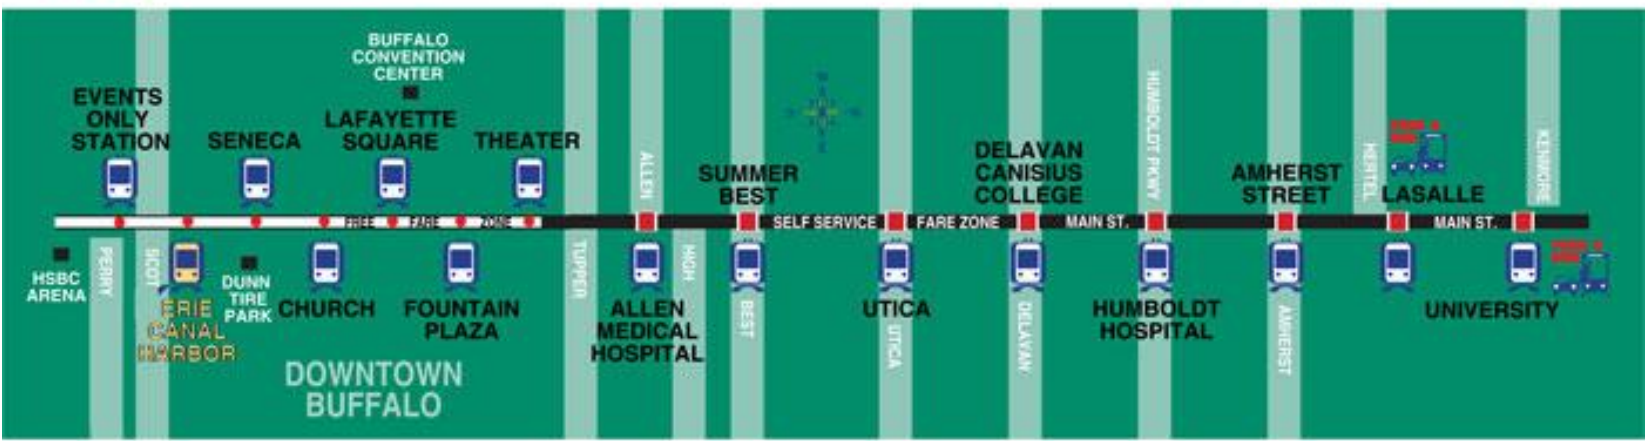

WEEKDAYS
 6:00 a.m. to 12:30 a.m.

SATURDAYS
 7:35 a.m. to 12:30 a.m.

SUNDAYS
 10:00 a.m. to 6:40 p.m.

INBOUND
 HOURS OF OPERATION

OUTBOUND
 HOURS OF OPERATION

WEEKDAYS
 5:30 a.m. to 12:00 Midnight

SATURDAYS
 7:05 a.m. to 12:00 Midnight

SUNDAYS
 9:30 a.m. to 6:10 p.m.